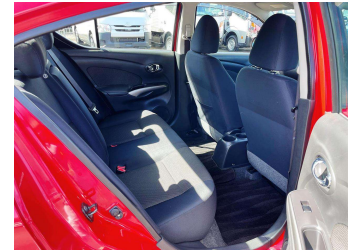

2012 Nissan LATIO G

Purchase Price

\$9,980

Includes GST
Excludes on-road costs of \$350

Finance may be available on this vehicle. Ask one of our friendly staff for more information.

Gain peace of mind with Mechanical Breakdown Insurance. **Ask us how.**

Body Style
Sedan

Odometer
46,786 km

Engine
1198 cc

Fuel Type
Petrol

Transmission
Auto

Wheels
-

VIN
7AT0DH90X23004622

Interior
-