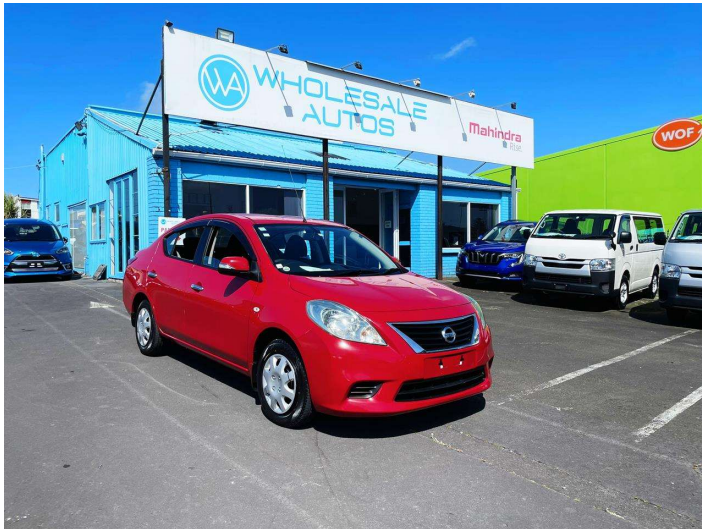

2012 Nissan LATIO G

Purchase Price

\$9,980

Includes GST
Excludes on-road costs of \$350

Finance may be available on this vehicle. Ask one of our friendly staff for more information.

Gain peace of mind with Mechanical Breakdown Insurance. **Ask us how.**

Body Style
Sedan

Odometer
46,786 km

Engine
1198 cc

Fuel Type
Petrol

Transmission
Auto

Wheels
-

VIN
7AT0DH90X23004622

Interior
-