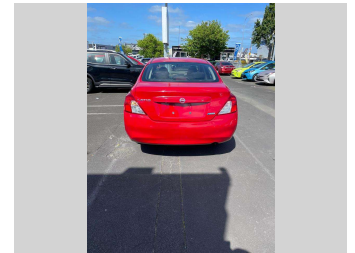

2012 Nissan LATIO G

Purchase Price

\$9,980

Includes GST
Excludes on-road costs of \$350

Finance may be available on this vehicle. Ask one of our friendly staff for more information.

Gain peace of mind with Mechanical Breakdown Insurance. **Ask us how.**

Body Style
Sedan

Odometer
46,786 km

Engine
1198 cc

Fuel Type
Petrol

Transmission
Auto

Wheels
-

VIN
7AT0DH90X23004622

Interior
-