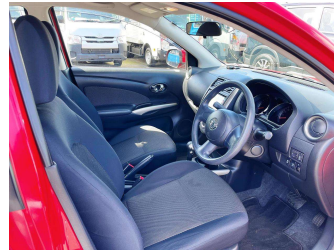

2012 Nissan LATIO G

Purchase Price

\$9,980

Includes GST
Excludes on-road costs of \$350

Finance may be available on this vehicle. Ask one of our friendly staff for more information.

Gain peace of mind with Mechanical Breakdown Insurance. **Ask us how.**

- Top features**
- » Air Bag(s)
 - » Air Conditioning
 - » AM/FM RADIO
 - » Bluetooth
 - » Car Stereo
 - » Central Locking
 - » Electric Mirrors (Retr...
 - » Immobiliser
 - » Keyless Entry
 - » Power Steering
 - » Push Button Start
 - » RainGuards
 - » Remote Locking
 - » Reversing Camera
 - » Traction Control
 - » Wheel Covers

Body Style
Sedan

Odometer
46,786 km

Engine
1198 cc

Fuel Type
Petrol

Transmission
Auto

Wheels
-

VIN
7AT0DH90X23004622

Interior
-