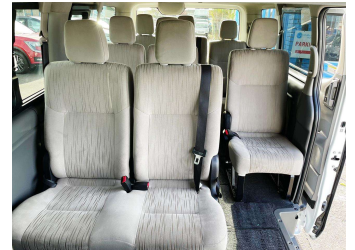

2016 Nissan Caravan NV 350 GX

Purchase Price **\$31,980**
Includes GST, Registration & Licensing

Finance may be available on this vehicle. Ask one of our friendly staff for more information.

Gain peace of mind with Mechanical Breakdown Insurance. **Ask us how.**