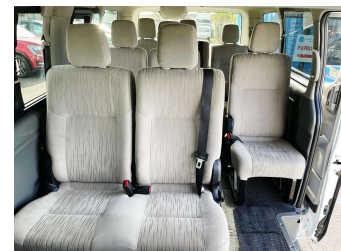

2016 Nissan Caravan NV350 10 Seater

Purchase Price

\$31,980

Includes GST, Registration & Licensing

Finance may be available on this vehicle. Ask one of our friendly staff for more information.

Gain peace of mind with Mechanical Breakdown Insurance. **Ask us how.**