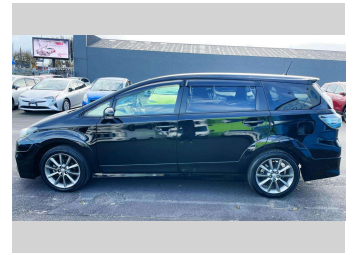

# 2013 Toyota Wish Grade 4

**Purchase Price** **\$13,980**  
Includes GST, Registration & Licensing

Finance may be available on this vehicle. Ask one of our friendly staff for more information.

Gain peace of mind with Mechanical Breakdown Insurance. **Ask us how.**

Body Style  
**5 door, Station Wagon**

Odometer  
**81,097 km**

Engine  
**1986 cc**

Fuel Type  
**Petrol**

Transmission  
**Auto**

Wheels  
-

VIN  
**7AT0H64BX24000033**

Interior  
-