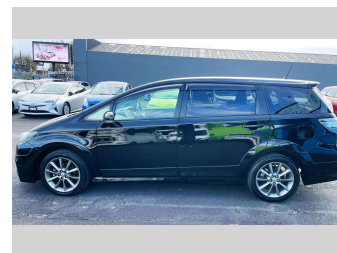

# 2013 Toyota Wish Grade 4

**Purchase Price** **\$12,980**  
Includes GST, Registration & Licensing

Finance may be available on this vehicle. Ask one of our friendly staff for more information.

Gain peace of mind with Mechanical Breakdown Insurance. **Ask us how.**

Body Style  
**5 door, Station Wagon**

Odometer  
**81,097 km**

Engine  
**1986 cc**

Fuel Type  
**Petrol**

Transmission  
**Auto**

Wheels  
-

VIN  
**7AT0H64BX24000033**

Interior  
-