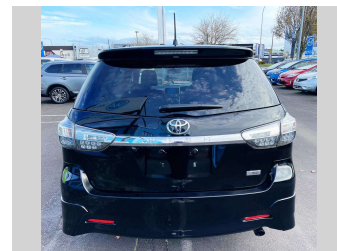

# 2013 Toyota Wish Grade 4

**Purchase Price** **\$12,980**  
Includes GST, Registration & Licensing

Finance may be available on this vehicle. Ask one of our friendly staff for more information.

Gain peace of mind with Mechanical Breakdown Insurance. **Ask us how.**

Body Style  
**5 door, Station Wagon**

Odometer  
**81,097 km**

Engine  
**1986 cc**

Fuel Type  
**Petrol**

Transmission  
**Auto**

Wheels  
-

VIN  
**7AT0H64BX24000033**

Interior  
-