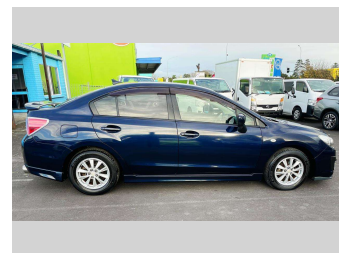

# 2014 Subaru Impreza G 4

**Purchase Price** **\$11,980**  
Includes GST, Registration & Licensing

Finance may be available on this vehicle. Ask one of our friendly staff for more information.

Gain peace of mind with Mechanical Breakdown Insurance. **Ask us how.**

Body Style  
**Sedan**

Odometer  
**77,543 km**

Engine  
**1590 cc**

Fuel Type  
**Petrol**

Transmission  
**Auto**

Wheels  
-

VIN  
**7AT0GF09X24006957**

Interior  
-