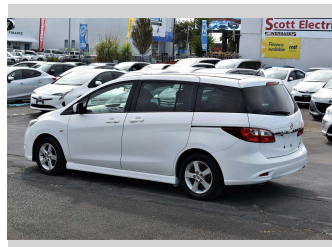

2013 Nissan Lafesta HIGHWAY STAR

Purchase Price

\$8,980

Includes GST, Registration & Licensing

Finance may be available on this vehicle. Ask one of our friendly staff for more information.

Gain peace of mind with Mechanical Breakdown Insurance. **Ask us how.**

Body Style

Station Wagon

Odometer

85,780 km

Engine

1990 cc

Fuel Type

Petrol