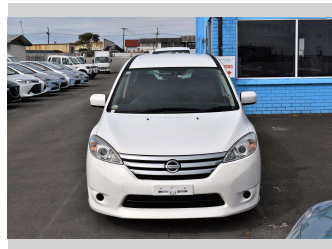

2013 Nissan Lafesta HIGHWAY STAR

Purchase Price

\$8,980

Includes GST, Registration & Licensing

Finance may be available on this vehicle. Ask one of our friendly staff for more information.

Gain peace of mind with Mechanical Breakdown Insurance. **Ask us how.**

Body Style

Station Wagon

Odometer

85,780 km

Engine

1990 cc

Fuel Type

Petrol