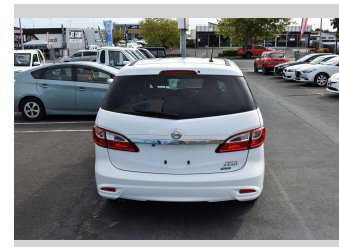

2013 Nissan Lafesta HIGHWAY STAR

Purchase Price

\$8,980

Includes GST, Registration & Licensing

Finance may be available on this vehicle. Ask one of our friendly staff for more information.

Gain peace of mind with Mechanical Breakdown Insurance. **Ask us how.**

Body Style

Station Wagon

Odometer

85,780 km

Engine

1990 cc

Fuel Type

Petrol