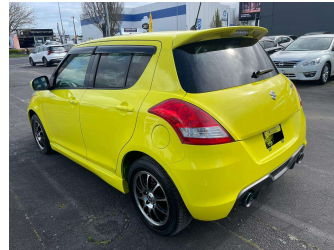

# 2014 Suzuki Swift SPORTS

**Purchase Price** **\$13,480**  
Includes GST, Registration & Licensing

Finance may be available on this vehicle. Ask one of our friendly staff for more information.

Gain peace of mind with Mechanical Breakdown Insurance. **Ask us how.**

Body Style  
**Hatchback**

Odometer  
**87,325 km**

Engine  
**1580 cc**

Fuel Type  
**Petrol**

Transmission  
**Auto**

Wheels  
-

VIN  
**7AT0GK0CX24306992**

Interior  
-