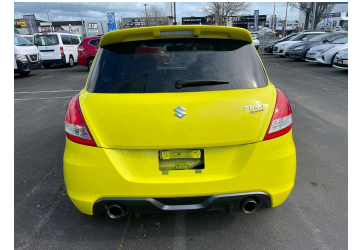

# 2014 Suzuki Swift SPORTS

**Purchase Price** **\$13,480**  
Includes GST, Registration & Licensing

Finance may be available on this vehicle. Ask one of our friendly staff for more information.

Gain peace of mind with Mechanical Breakdown Insurance. **Ask us how.**

Body Style  
**Hatchback**

Odometer  
**87,325 km**

Engine  
**1580 cc**

Fuel Type  
**Petrol**

Transmission  
**Auto**

Wheels  
-

VIN  
**7AT0GK0CX24306992**

Interior  
-