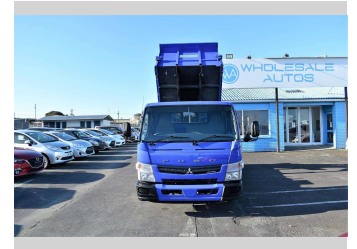

2012 Mitsubishi Canter 4TON TIPPER TRUCK

Purchase Price

\$34,980

Includes GST
Excludes on-road costs of \$500

Finance may be available on this vehicle. Ask one of our friendly staff for more information.

Gain peace of mind with Mechanical Breakdown Insurance. **Ask us how.**

Body Style

Truck

Odometer

136,772 km

Engine

2990 cc

Fuel Type

Diesel