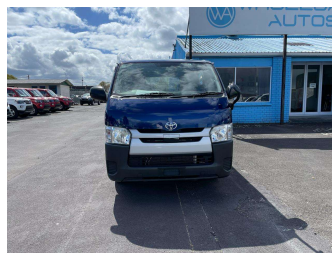

2018 Toyota Hiace REGIUS ACE LONG DX

Purchase Price **\$34,990**
Includes GST, Registration & Licensing

Finance may be available on this vehicle. Ask one of our friendly staff for more information.

Gain peace of mind with Mechanical Breakdown Insurance. **Ask us how.**

Body Style
5 door, Van

Odometer
134,330 km

Engine
1990 cc

Fuel Type
Petrol

Transmission
Auto

Wheels
-

VIN
7AT0H63TX24036352

Interior
-