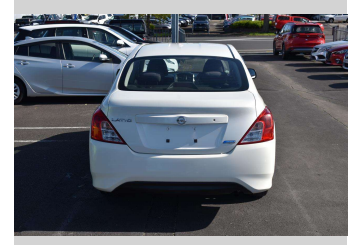

2015 Nissan LATIO X

Purchase Price

POA

Includes GST
Excludes on-road costs of \$350

Note: A Clean Car fee/rebate does not apply to this vehicle

Finance may be available on this vehicle. Ask one of our friendly staff for more information.

Gain peace of mind with Mechanical Breakdown Insurance. **Ask us how.**

Top features

None Listed

Body Style
Sedan

Odometer
32,426 km

Engine
1198 cc

Fuel Type
Petrol

Transmission
Auto