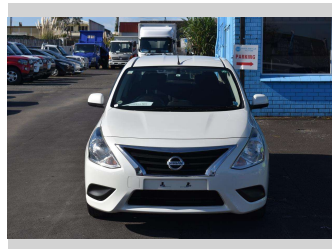

2015 Nissan LATIO X

Purchase Price

POA

Includes GST
Excludes on-road costs of \$350

Note: A Clean Car fee/rebate does not apply to this vehicle

Finance may be available on this vehicle. Ask one of our friendly staff for more information.

Gain peace of mind with Mechanical Breakdown Insurance. **Ask us how.**

Top features

None Listed

Body Style
Sedan

Odometer
32,426 km

Engine
1198 cc

Fuel Type
Petrol

Transmission
Auto