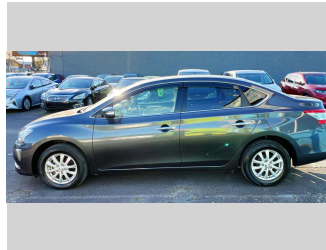

2013 Nissan Sylphy X

Purchase Price **\$12,330**
Includes GST, Registration & Licensing

Finance may be available on this vehicle. Ask one of our friendly staff for more information.

Gain peace of mind with Mechanical Breakdown Insurance. **Ask us how.**

Body Style
5 door, Sedan

Odometer
39,957 km

Engine
1790 cc

Fuel Type
Petrol

Transmission
Auto

Wheels
-

VIN
7AT0DH7FX24007508

Interior
-

Safety

Based on 2023 VSRR rating

Reg No.
-

Ext Colour
Grey

History
-

Seats
5 seats

CO2 Emissions
★★★★☆
169 grams/km

Energy Economy
★★☆☆☆