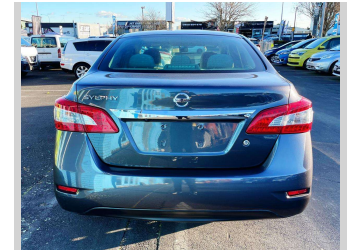

2013 Nissan Sylphy X

Purchase Price **\$12,330**
Includes GST, Registration & Licensing

Finance may be available on this vehicle. Ask one of our friendly staff for more information.

Gain peace of mind with Mechanical Breakdown Insurance. **Ask us how.**

Body Style
5 door, Sedan

Odometer
39,957 km

Engine
1790 cc

Fuel Type
Petrol

Transmission
Auto

Wheels
-

VIN
7AT0DH7FX24007508

Interior
-

Safety

Based on 2023 VSRR rating

Reg No.
-

Ext Colour
Grey

History
-

Seats
5 seats

CO2 Emissions
★★★★☆
169 grams/km

Energy Economy
★★☆☆☆