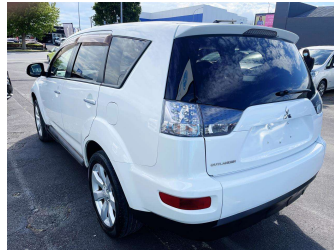

# 2012 Mitsubishi Outlander 20G

**Purchase Price** **\$12,980**  
Includes GST, Registration & Licensing

Finance may be available on this vehicle. Ask one of our friendly staff for more information.

Gain peace of mind with Mechanical Breakdown Insurance. **Ask us how.**

Body Style  
**5 door, Station Wagon**

Odometer  
**105,484 km**

Engine  
**1990 cc**

Fuel Type  
**Petrol**

Transmission  
**Auto**

Wheels  
-

VIN  
**7AT0CJ3MX24100713**

Interior  
-