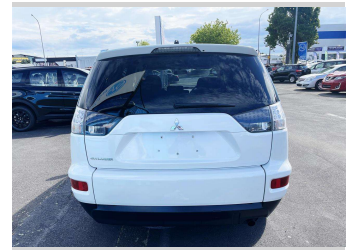

# 2012 Mitsubishi Outlander 20G

**Purchase Price** **\$12,980**  
Includes GST, Registration & Licensing

Finance may be available on this vehicle. Ask one of our friendly staff for more information.

Gain peace of mind with Mechanical Breakdown Insurance. **Ask us how.**

Body Style  
**5 door, Station Wagon**

Odometer  
**105,484 km**

Engine  
**1990 cc**

Fuel Type  
**Petrol**

Transmission  
**Auto**

Wheels  
-

VIN  
**7AT0CJ3MX24100713**

Interior  
-