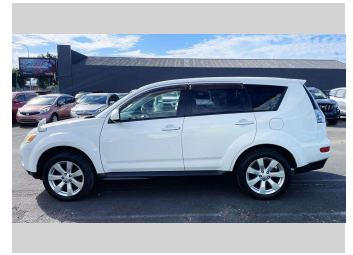

# 2012 Mitsubishi Outlander 20G

**Purchase Price** **\$12,980**  
Includes GST, Registration & Licensing

Finance may be available on this vehicle. Ask one of our friendly staff for more information.

Gain peace of mind with Mechanical Breakdown Insurance. **Ask us how.**

Body Style  
**5 door, Station Wagon**

Odometer  
**105,484 km**

Engine  
**1990 cc**

Fuel Type  
**Petrol**

Transmission  
**Auto**

Wheels  
-

VIN  
**7AT0CJ3MX24100713**

Interior  
-