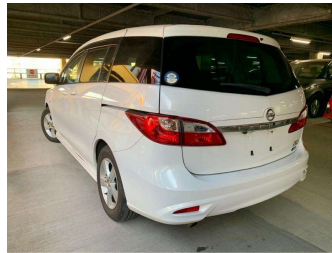

# 2013 Nissan Lafesta HIGHWAY STAR

**Purchase Price** **POA**

Includes GST  
Excludes on-road costs of \$350 Note: A Clean Car fee/rebate does not apply to this vehicle

Finance may be available on this vehicle. Ask one of our friendly staff for more information.

Gain peace of mind with Mechanical Breakdown Insurance. **Ask us how.**

**Top features**

None Listed

Body Style  
**Station Wagon**

Odometer  
**85,530 km**

Engine  
**1990 cc**

Fuel Type  
**Petrol**

Transmission  
**Auto**