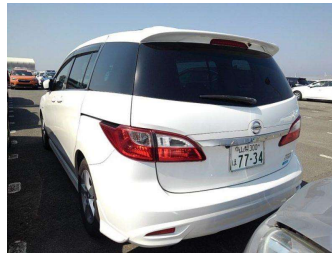

2013 Nissan Lafesta HIGHWAY STAR

Purchase Price **POA**

Includes GST
Excludes on-road costs of \$350 Note: A Clean Car fee/rebate does not apply to this vehicle

Finance may be available on this vehicle. Ask one of our friendly staff for more information.

Gain peace of mind with Mechanical Breakdown Insurance. **Ask us how.**

Top features

None Listed

Body Style
Station Wagon

Odometer
105,622 km

Engine
1990 cc

Fuel Type
Petrol

Transmission
Auto