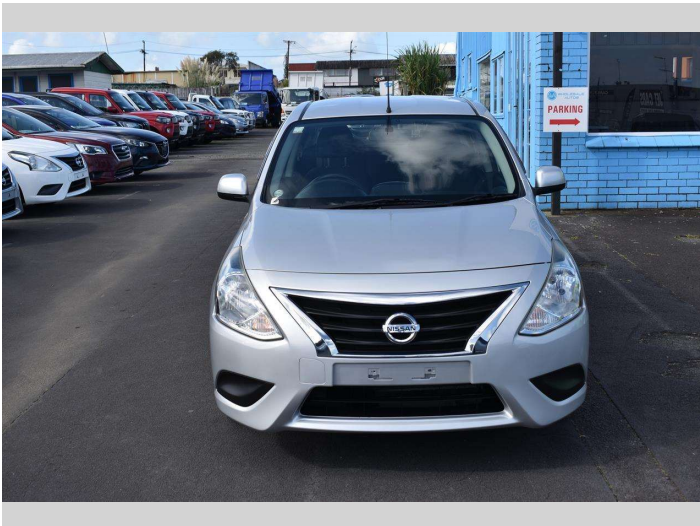

2016 Nissan LATIO S

Purchase Price **\$11,330**
Includes GST, Registration & Licensing

Finance may be available on this vehicle. Ask one of our friendly staff for more information.

Gain peace of mind with Mechanical Breakdown Insurance. **Ask us how.**

Body Style
Sedan

Odometer
39,618 km

Engine
1198 cc

Fuel Type
Petrol

Transmission
Auto

Wheels
-

VIN
7AT0DH90X21708427

Interior
-

Safety

Based on 2023 VSRR rating

Reg No.
-

Ext Colour
Silver

History
-

Seats
-

CO2 Emissions
125 grams/km

Energy Economy
★★★★☆