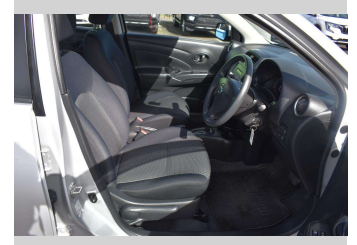

2016 Nissan LATIO S

Purchase Price **\$11,330**
Includes GST, Registration & Licensing

Finance may be available on this vehicle. Ask one of our friendly staff for more information.

Gain peace of mind with Mechanical Breakdown Insurance. **Ask us how.**