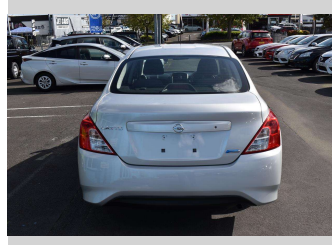

2016 Nissan LATIO S

Purchase Price **\$11,330**
Includes GST, Registration & Licensing

Finance may be available on this vehicle. Ask one of our friendly staff for more information.

Gain peace of mind with Mechanical Breakdown Insurance. **Ask us how.**

Body Style
Sedan

Odometer
39,618 km

Engine
1198 cc

Fuel Type
Petrol

Transmission
Auto

Wheels
-

VIN
7AT0DH90X21708427

Interior
-