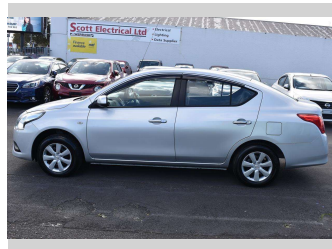

2016 Nissan LATIO S

Purchase Price **\$11,330**
Includes GST, Registration & Licensing

Finance may be available on this vehicle. Ask one of our friendly staff for more information.

Gain peace of mind with Mechanical Breakdown Insurance. **Ask us how.**

Body Style
Sedan

Odometer
39,618 km

Engine
1198 cc

Fuel Type
Petrol

Transmission
Auto

Wheels
-

VIN
7AT0DH90X21708427

Interior
-

Safety

Based on 2023 VSRR rating

Reg No.
-

Ext Colour
Silver

History
-

Seats
-

CO2 Emissions
125 grams/km

Energy Economy
★★★★☆