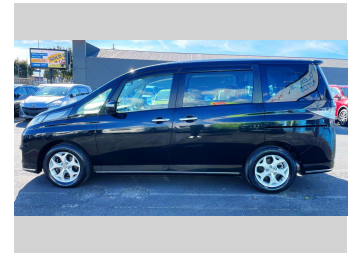

# 2014 Mazda Biante GRAND SKYACTIVE

**Purchase Price** **\$11,980**

Includes GST  
Excludes on-road costs of \$330

Finance may be available on this vehicle. Ask one of our friendly staff for more information.

Body Style  
**People Mover**

Odometer  
**96,030 km**

Engine  
**1997 cc**

Fuel Type  
**Petrol**

Transmission  
**Auto**

Wheels  
-

VIN  
**7AT0C145X23109598**

Interior  
-