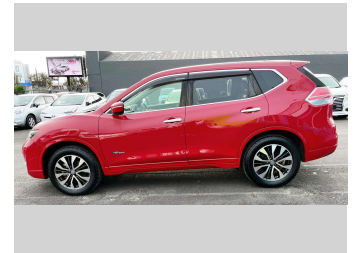

# 2016 Nissan X-Trail MODE PREMIUM HV

**Purchase Price**  
Includes GST, Registration & Licensing

Body Style  
**5 door, SUV**

Odometer  
**48,079 km**

Engine  
**1990 cc**

Fuel Type  
**Hybrid**

Transmission  
**Auto**

Wheels  
-

VIN  
**7AT0DH6LX24118928**

Interior  
-