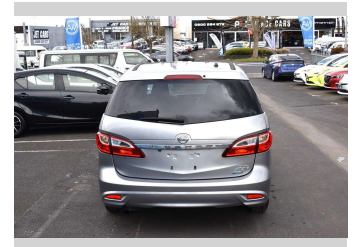

2013 Nissan Lafesta HIGHWAY STAR

Purchase Price **\$11,980**

Includes GST
Excludes on-road costs of \$350

Finance may be available on this vehicle. Ask one of our friendly staff for more information.

Gain peace of mind with Mechanical Breakdown Insurance. **Ask us how.**

Body Style
Station Wagon

Odometer
86,942 km

Engine
1998 cc

Fuel Type
Petrol

Transmission
Auto

Wheels
-

VIN
7AT0DH7DX22122574

Interior
-