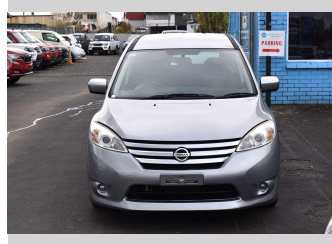

2013 Nissan Lafesta HIGHWAY STAR

Purchase Price **\$11,980**

Includes GST
Excludes on-road costs of \$350

Finance may be available on this vehicle. Ask one of our friendly staff for more information.

Gain peace of mind with Mechanical Breakdown Insurance. **Ask us how.**

Body Style
Station Wagon

Odometer
86,942 km

Engine
1998 cc

Fuel Type
Petrol

Transmission
Auto

Wheels
-

VIN
7AT0DH7DX22122574

Interior
-