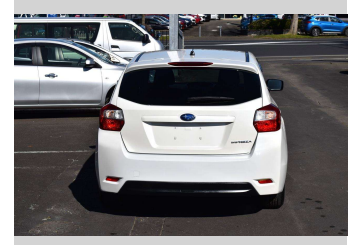

2015 Subaru Impreza SPORTS 1.6I

Purchase Price

\$12,980

Includes GST
Excludes on-road costs of \$350

Finance may be available on this vehicle. Ask one of our friendly staff for more information.

Gain peace of mind with Mechanical Breakdown Insurance. **Ask us how.**

Body Style

Hatchback

Odometer

97,000 km

Engine

1590 cc

Fuel Type

Petrol