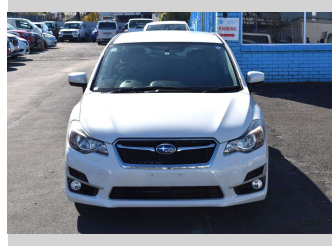

2015 Subaru Impreza SPORTS 1.6I

Purchase Price

\$12,980

Includes GST
Excludes on-road costs of \$350

Finance may be available on this vehicle. Ask one of our friendly staff for more information.

Gain peace of mind with Mechanical Breakdown Insurance. **Ask us how.**

Body Style

Hatchback

Odometer

97,000 km

Engine

1590 cc

Fuel Type

Petrol