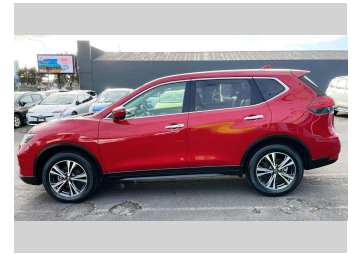

# 2019 Nissan X-Trail 20XI

Purchase Price

**\$26,980**

Includes GST  
Excludes on-road costs of \$350

Finance may be available on this vehicle. Ask one of our friendly staff for more information.

Gain peace of mind with Mechanical Breakdown Insurance. **Ask us how.**

Body Style

**5 door, RV/SUV**

Odometer

**33,216 km**

Engine

**1990 cc**

Fuel Type

**Petrol**