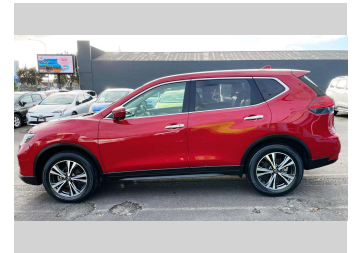

2019 Nissan X-Trail 20XI

Purchase Price **\$26,980**
Includes GST, Registration & Licensing

Finance may be available on this vehicle. Ask one of our friendly staff for more information.

Gain peace of mind with Mechanical Breakdown Insurance. **Ask us how.**

Body Style
5 door, RV/SUV

Odometer
33,216 km

Engine
1990 cc

Fuel Type
Petrol

Transmission
Auto

Wheels
-

VIN
7AT0DH6LX24060987

Interior
-