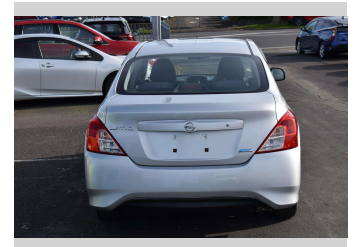

2016 Nissan LATIO S

Purchase Price **\$12,480**

Includes GST
Excludes on-road costs of \$350

Finance may be available on this vehicle. Ask one of our friendly staff for more information.

Gain peace of mind with Mechanical Breakdown Insurance. **Ask us how.**

Body Style
Sedan

Odometer
30,359 km

Engine
1198 cc

Fuel Type
Petrol

Transmission
Auto

Wheels
-

VIN
7AT0DH90X21707993

Interior
-

Safety

Based on 2023 VSRR rating

Reg No.
-

Ext Colour
Silver

History
-

Seats
-

CO2 Emissions
★ ★ ★ ★ ☆
125 grams/km

Energy Economy
★ ★ ★ ☆ ☆ ☆
Annual fuel cost of \$2,080
5.3L per 100km