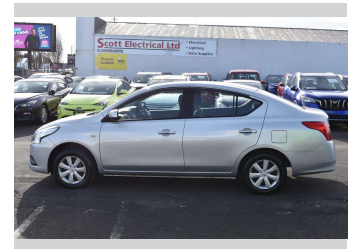

2016 Nissan LATIO S

Purchase Price **\$12,480**

Includes GST
Excludes on-road costs of \$350

Finance may be available on this vehicle. Ask one of our friendly staff for more information.

Gain peace of mind with Mechanical Breakdown Insurance. **Ask us how.**

Body Style
Sedan

Odometer
30,359 km

Engine
1198 cc

Fuel Type
Petrol

Transmission
Auto

Wheels
-

VIN
7AT0DH90X21707993

Interior
-

Safety

Based on 2023 VSRR rating

Reg No.
-

Ext Colour
Silver

History
-

Seats
-

CO2 Emissions
★ ★ ★ ★ ☆
125 grams/km

Energy Economy
★ ★ ★ ☆ ☆ ☆
Annual fuel cost of \$2,080
5.3L per 100km