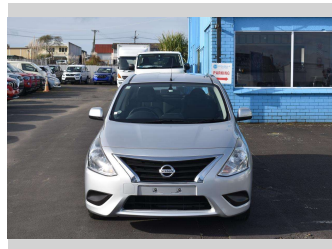

2016 Nissan LATIO S

Purchase Price **\$12,480**

Includes GST
Excludes on-road costs of \$350

Finance may be available on this vehicle. Ask one of our friendly staff for more information.

Gain peace of mind with Mechanical Breakdown Insurance. **Ask us how.**

Body Style
Sedan

Odometer
30,359 km

Engine
1198 cc

Fuel Type
Petrol

Transmission
Auto

Wheels
-

VIN
7AT0DH90X21707993

Interior
-