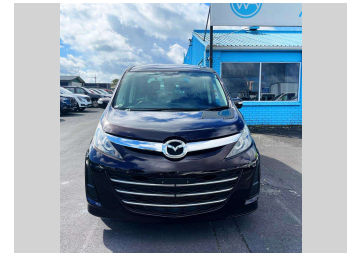

2014 Mazda Biante 20C- SKYACTIVE

Purchase Price **\$11,980**
Includes GST, Registration & Licensing

Finance may be available on this vehicle. Ask one of our friendly staff for more information.

Gain peace of mind with Mechanical Breakdown Insurance. **Ask us how.**

Body Style
Station Wagon

Odometer
92,465 km

Engine
1990 cc

Fuel Type
Petrol

Transmission
Auto

Wheels
-

VIN
7AT0C145X24108459

Interior
-