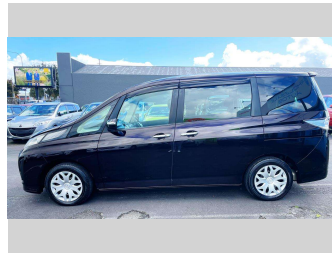

2014 Mazda Biante 20C- SKYACTIVE

Purchase Price **\$11,980**
Includes GST, Registration & Licensing

Finance may be available on this vehicle. Ask one of our friendly staff for more information.

Gain peace of mind with Mechanical Breakdown Insurance. **Ask us how.**

Body Style
Station Wagon

Odometer
92,465 km

Engine
1990 cc

Fuel Type
Petrol

Transmission
Auto

Wheels
-

VIN
7AT0C145X24108459

Interior
-