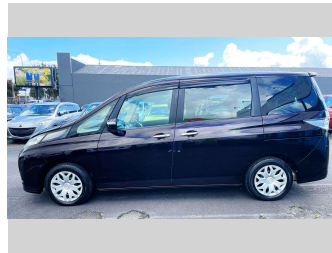

2014 Mazda Biante 20C- SKYACTIVE

Purchase Price

\$11,980

Includes GST, Registration & Licensing

Finance may be available on this vehicle. Ask one of our friendly staff for more information.

Gain peace of mind with Mechanical Breakdown Insurance. **Ask us how.**

Body Style

Station Wagon

Odometer

92,465 km

Engine

1990 cc

Fuel Type

Petrol