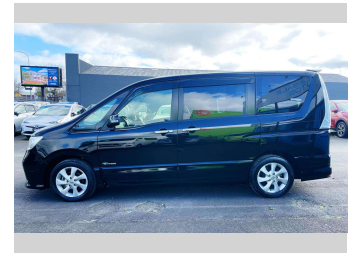

2013 Nissan Serena HIGHWAY STAR-S HV

Purchase Price **\$11,980**

Includes GST
Excludes on-road costs of \$350

Finance may be available on this vehicle. Ask one of our friendly staff for more information.

Body Style
5 door, Station Wagon

Odometer
98,039 km

Engine
1990 cc

Fuel Type
Hybrid

Transmission
Auto

Wheels
-

VIN
7AT0DH3FX24138388

Interior
-