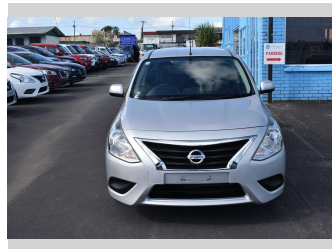

# 2016 Nissan LATIO S

**Purchase Price** **\$10,600**

Includes GST  
Excludes on-road costs of \$350

Finance may be available on this vehicle. Ask one of our friendly staff for more information.

Gain peace of mind with Mechanical Breakdown Insurance. **Ask us how.**

Body Style  
**Sedan**

Odometer  
**44,799 km**

Engine  
**1198 cc**

Fuel Type  
**Petrol**

Transmission  
**Auto**

Wheels  
-

VIN  
**7AT0DH90X21707871**

Interior  
-