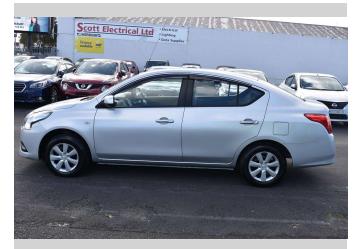

# 2016 Nissan LATIO S

**Purchase Price** **\$10,600**

Includes GST  
Excludes on-road costs of \$350

Finance may be available on this vehicle. Ask one of our friendly staff for more information.

Gain peace of mind with Mechanical Breakdown Insurance. **Ask us how.**

Body Style  
**Sedan**

Odometer  
**44,799 km**

Engine  
**1198 cc**

Fuel Type  
**Petrol**

Transmission  
**Auto**

Wheels  
-

VIN  
**7AT0DH90X21707871**

Interior  
-