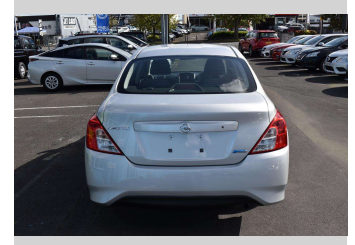

# 2016 Nissan LATIO S

**Purchase Price** **\$10,600**

Includes GST  
Excludes on-road costs of \$350

Finance may be available on this vehicle. Ask one of our friendly staff for more information.

Gain peace of mind with Mechanical Breakdown Insurance. **Ask us how.**

Body Style  
**Sedan**

Odometer  
**44,799 km**

Engine  
**1198 cc**

Fuel Type  
**Petrol**

Transmission  
**Auto**

Wheels  
-

VIN  
**7AT0DH90X21707871**

Interior  
-