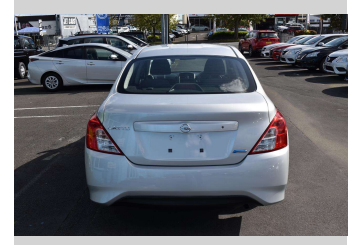

2016 Nissan LATIO S

Purchase Price **\$10,600**

Includes GST
Excludes on-road costs of \$350

Finance may be available on this vehicle. Ask one of our friendly staff for more information.

Gain peace of mind with Mechanical Breakdown Insurance. **Ask us how.**

Body Style
Sedan

Odometer
44,799 km

Engine
1198 cc

Fuel Type
Petrol

Transmission
Auto

Wheels
-

VIN
7AT0DH90X21707871

Interior
-

Safety

Based on 2023 VSRR rating

Reg No.
-

Ext Colour
Silver

History
-

Seats
-

CO2 Emissions
125 grams/km

Energy Economy
★★★★☆