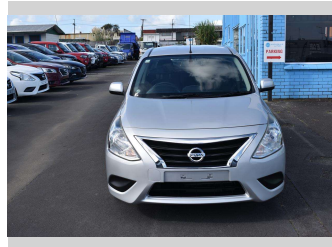

2016 Nissan LATIO S

Purchase Price **\$10,600**

Includes GST
Excludes on-road costs of \$350

Finance may be available on this vehicle. Ask one of our friendly staff for more information.

Gain peace of mind with Mechanical Breakdown Insurance. **Ask us how.**

Body Style
Sedan

Odometer
44,799 km

Engine
1198 cc

Fuel Type
Petrol

Transmission
Auto

Wheels
-

VIN
7AT0DH90X21707871

Interior
-

Safety

Based on 2023 VSRR rating

Reg No.
-

Ext Colour
Silver

History
-

Seats
-

CO2 Emissions
125 grams/km

Energy Economy
★★★★☆