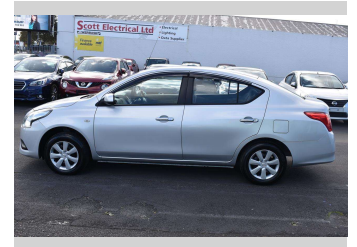

2016 Nissan LATIO S

Purchase Price **\$10,600**

Includes GST
Excludes on-road costs of \$350

Finance may be available on this vehicle. Ask one of our friendly staff for more information.

Gain peace of mind with Mechanical Breakdown Insurance. **Ask us how.**

Body Style
Sedan

Odometer
44,799 km

Engine
1198 cc

Fuel Type
Petrol

Transmission
Auto

Wheels
-

VIN
7AT0DH90X21707871

Interior
-

Safety

Based on 2023 VSRR rating

Reg No.
-

Ext Colour
Silver

History
-

Seats
-

CO2 Emissions
125 grams/km

Energy Economy
★★★★☆